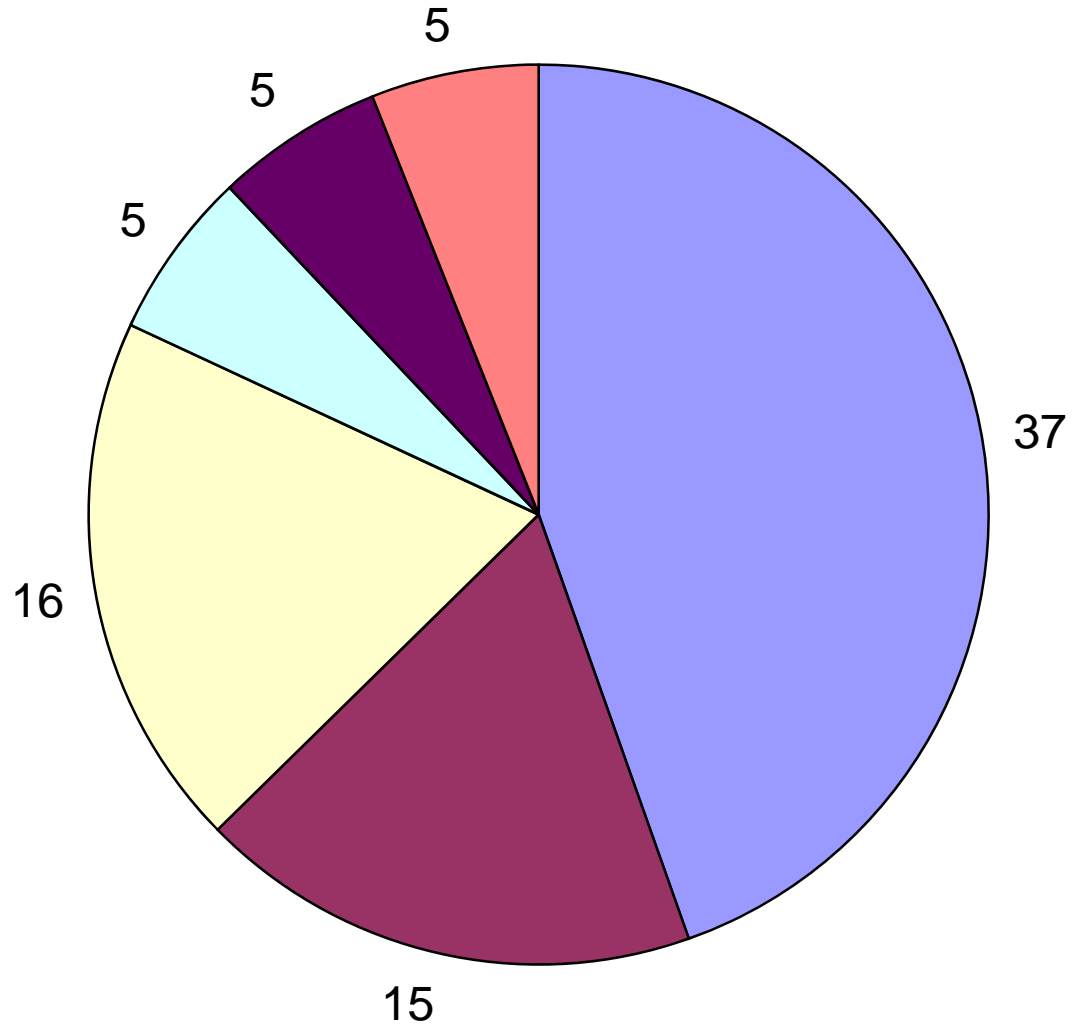

Requirement	Common	Hardware	Software	Services	HW/SW	HW/Serv		GR1202	GR1252	TR179	ISO12207	QuEST	ISO9000-3	ISO9004-2	
4.19.S.2			1				1			1					1
4.20.1.C.1	1						1						1		1
4.21.1.C.1	1						1		1						1
4.21.1.C.2	1						1	1							1
4.21.1.C.3	1						1	1							1
4.21.2.C.1	1						1	1							1
4.21.2.C.2	1						1	1							1
4.21.3.C.1	1						1	1							1
4.21.3.H.1		1					1		1						1
4.21.3.V.1				1			1		1						1
4.21.4.C.1	1						1					1			1
Total	37	15	16	5	5	5	83	16	22	13	12	13	6	1	83

TL9000 Added Requirements